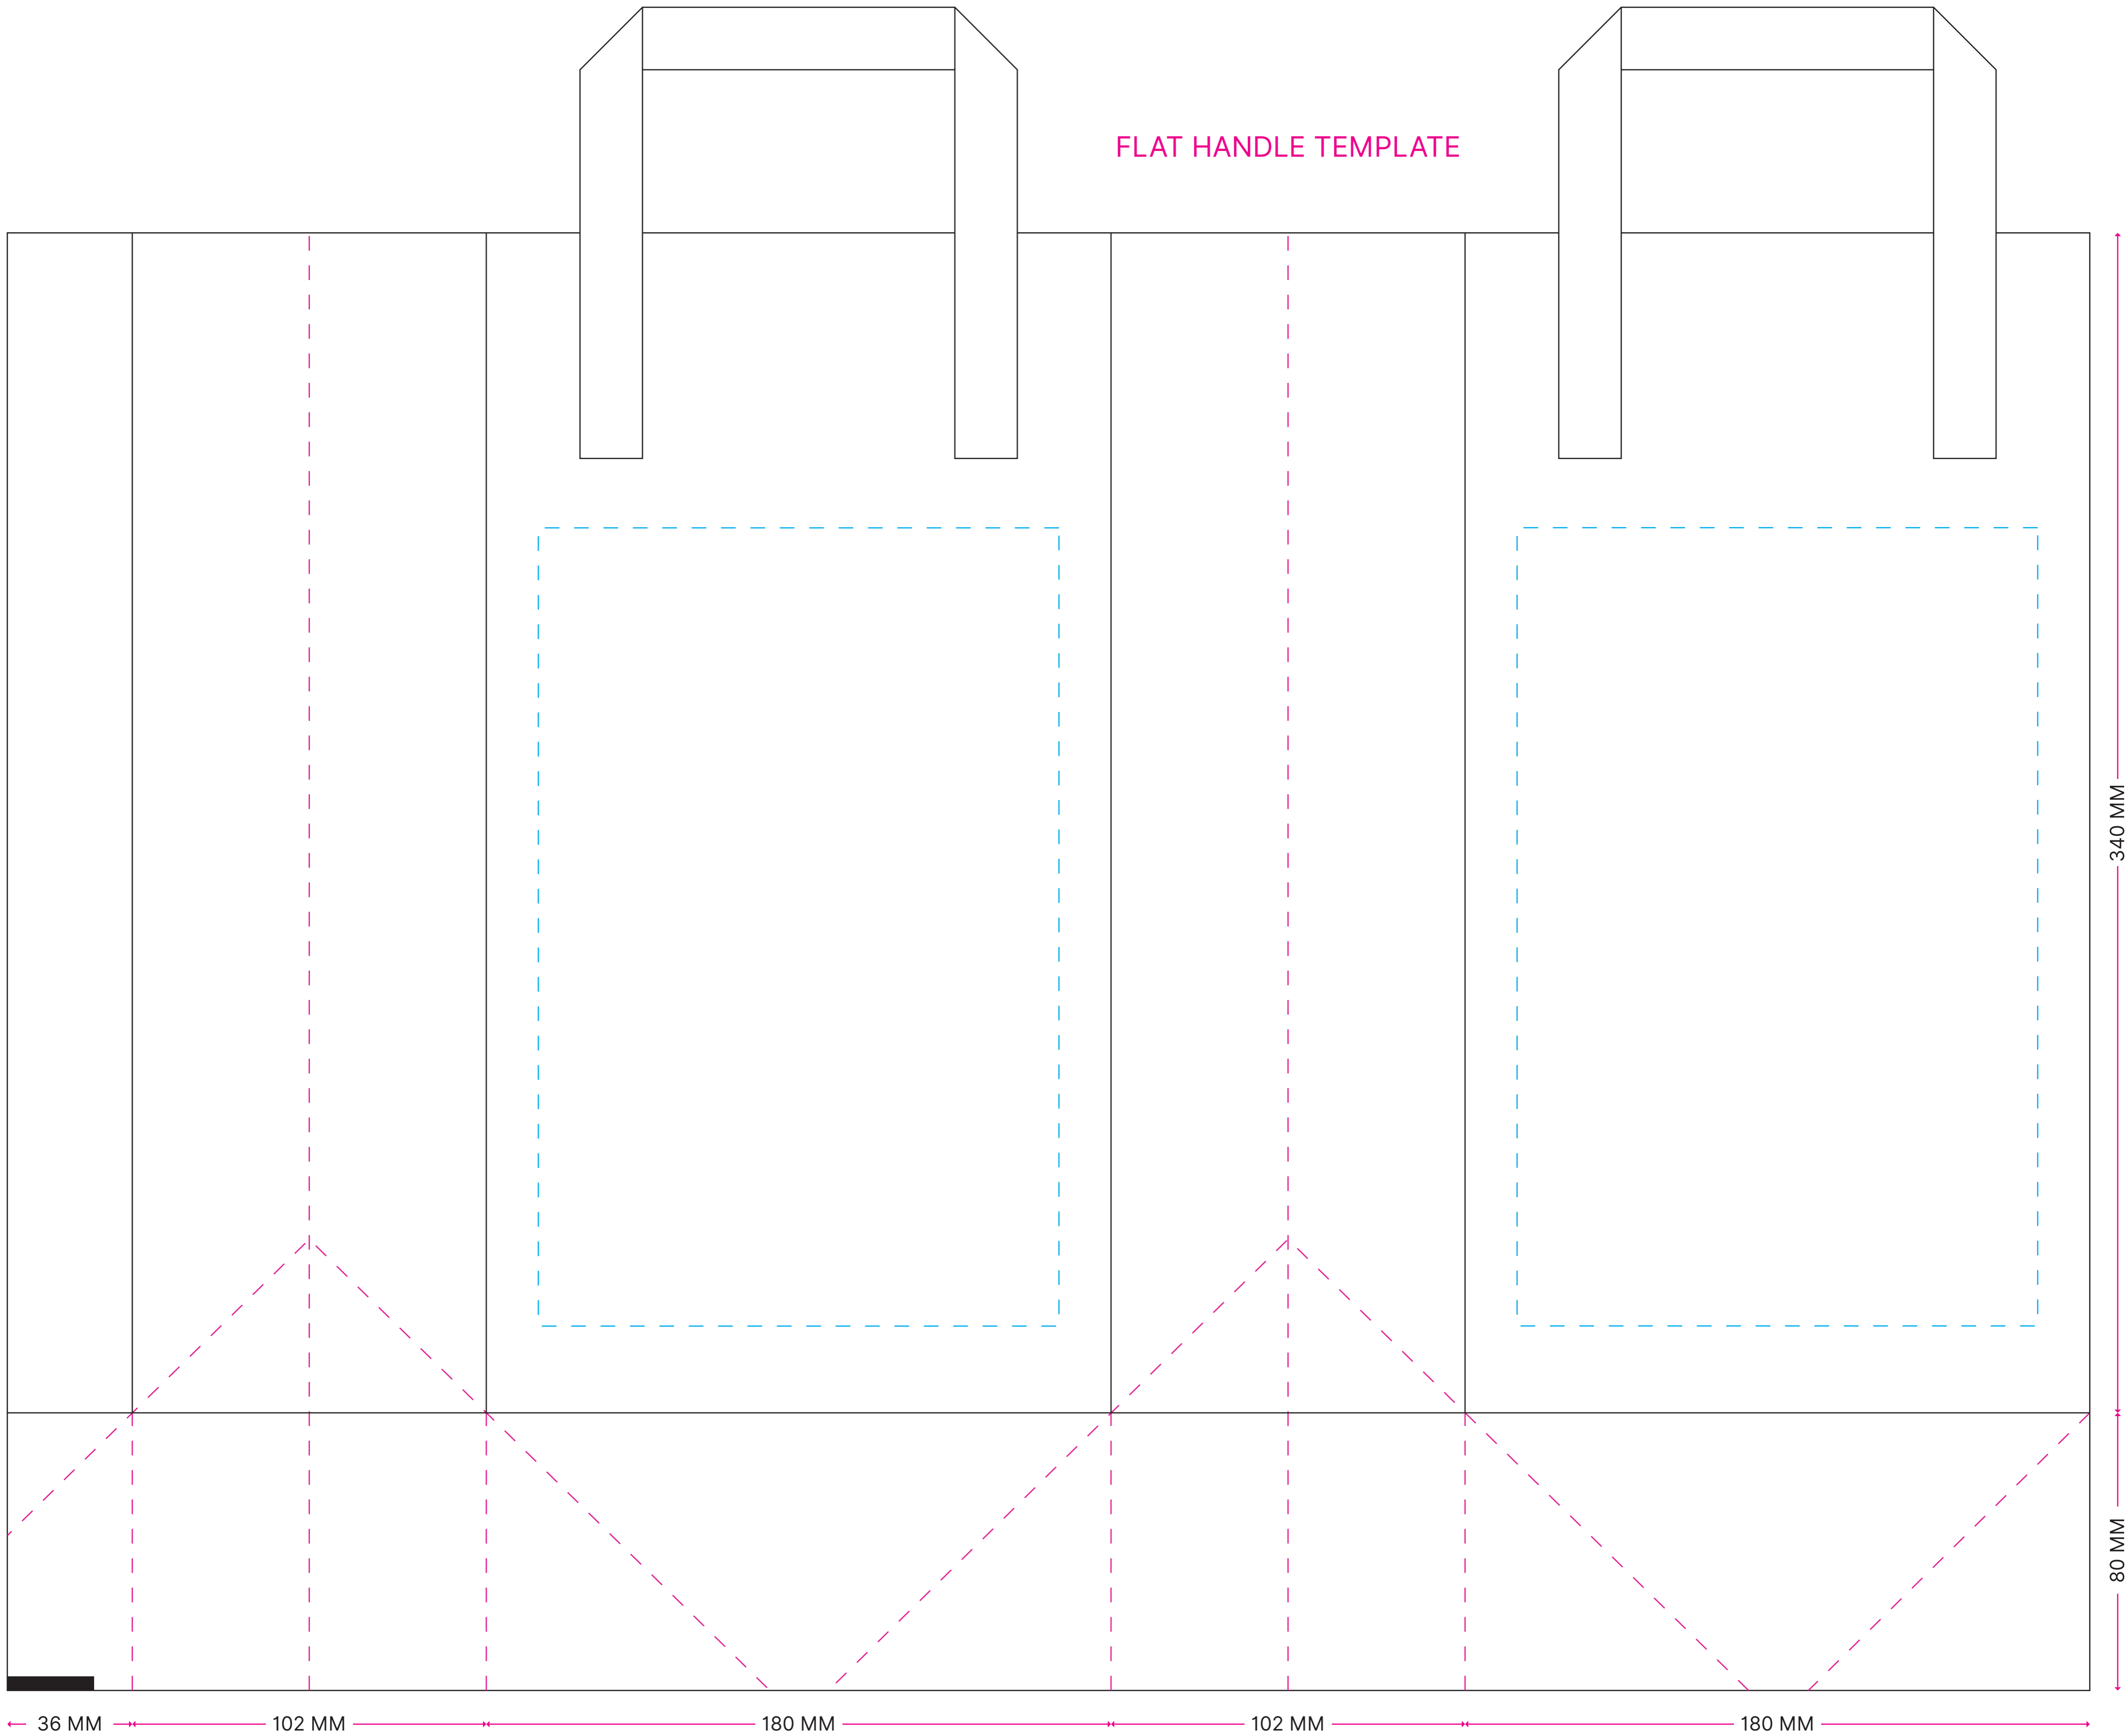

FLAT HANDLE TEMPLATE

36 MM

102 MM

180 MM

102 MM

180 MM

340 MM

80 MM

STANDARD PRINTING AREA