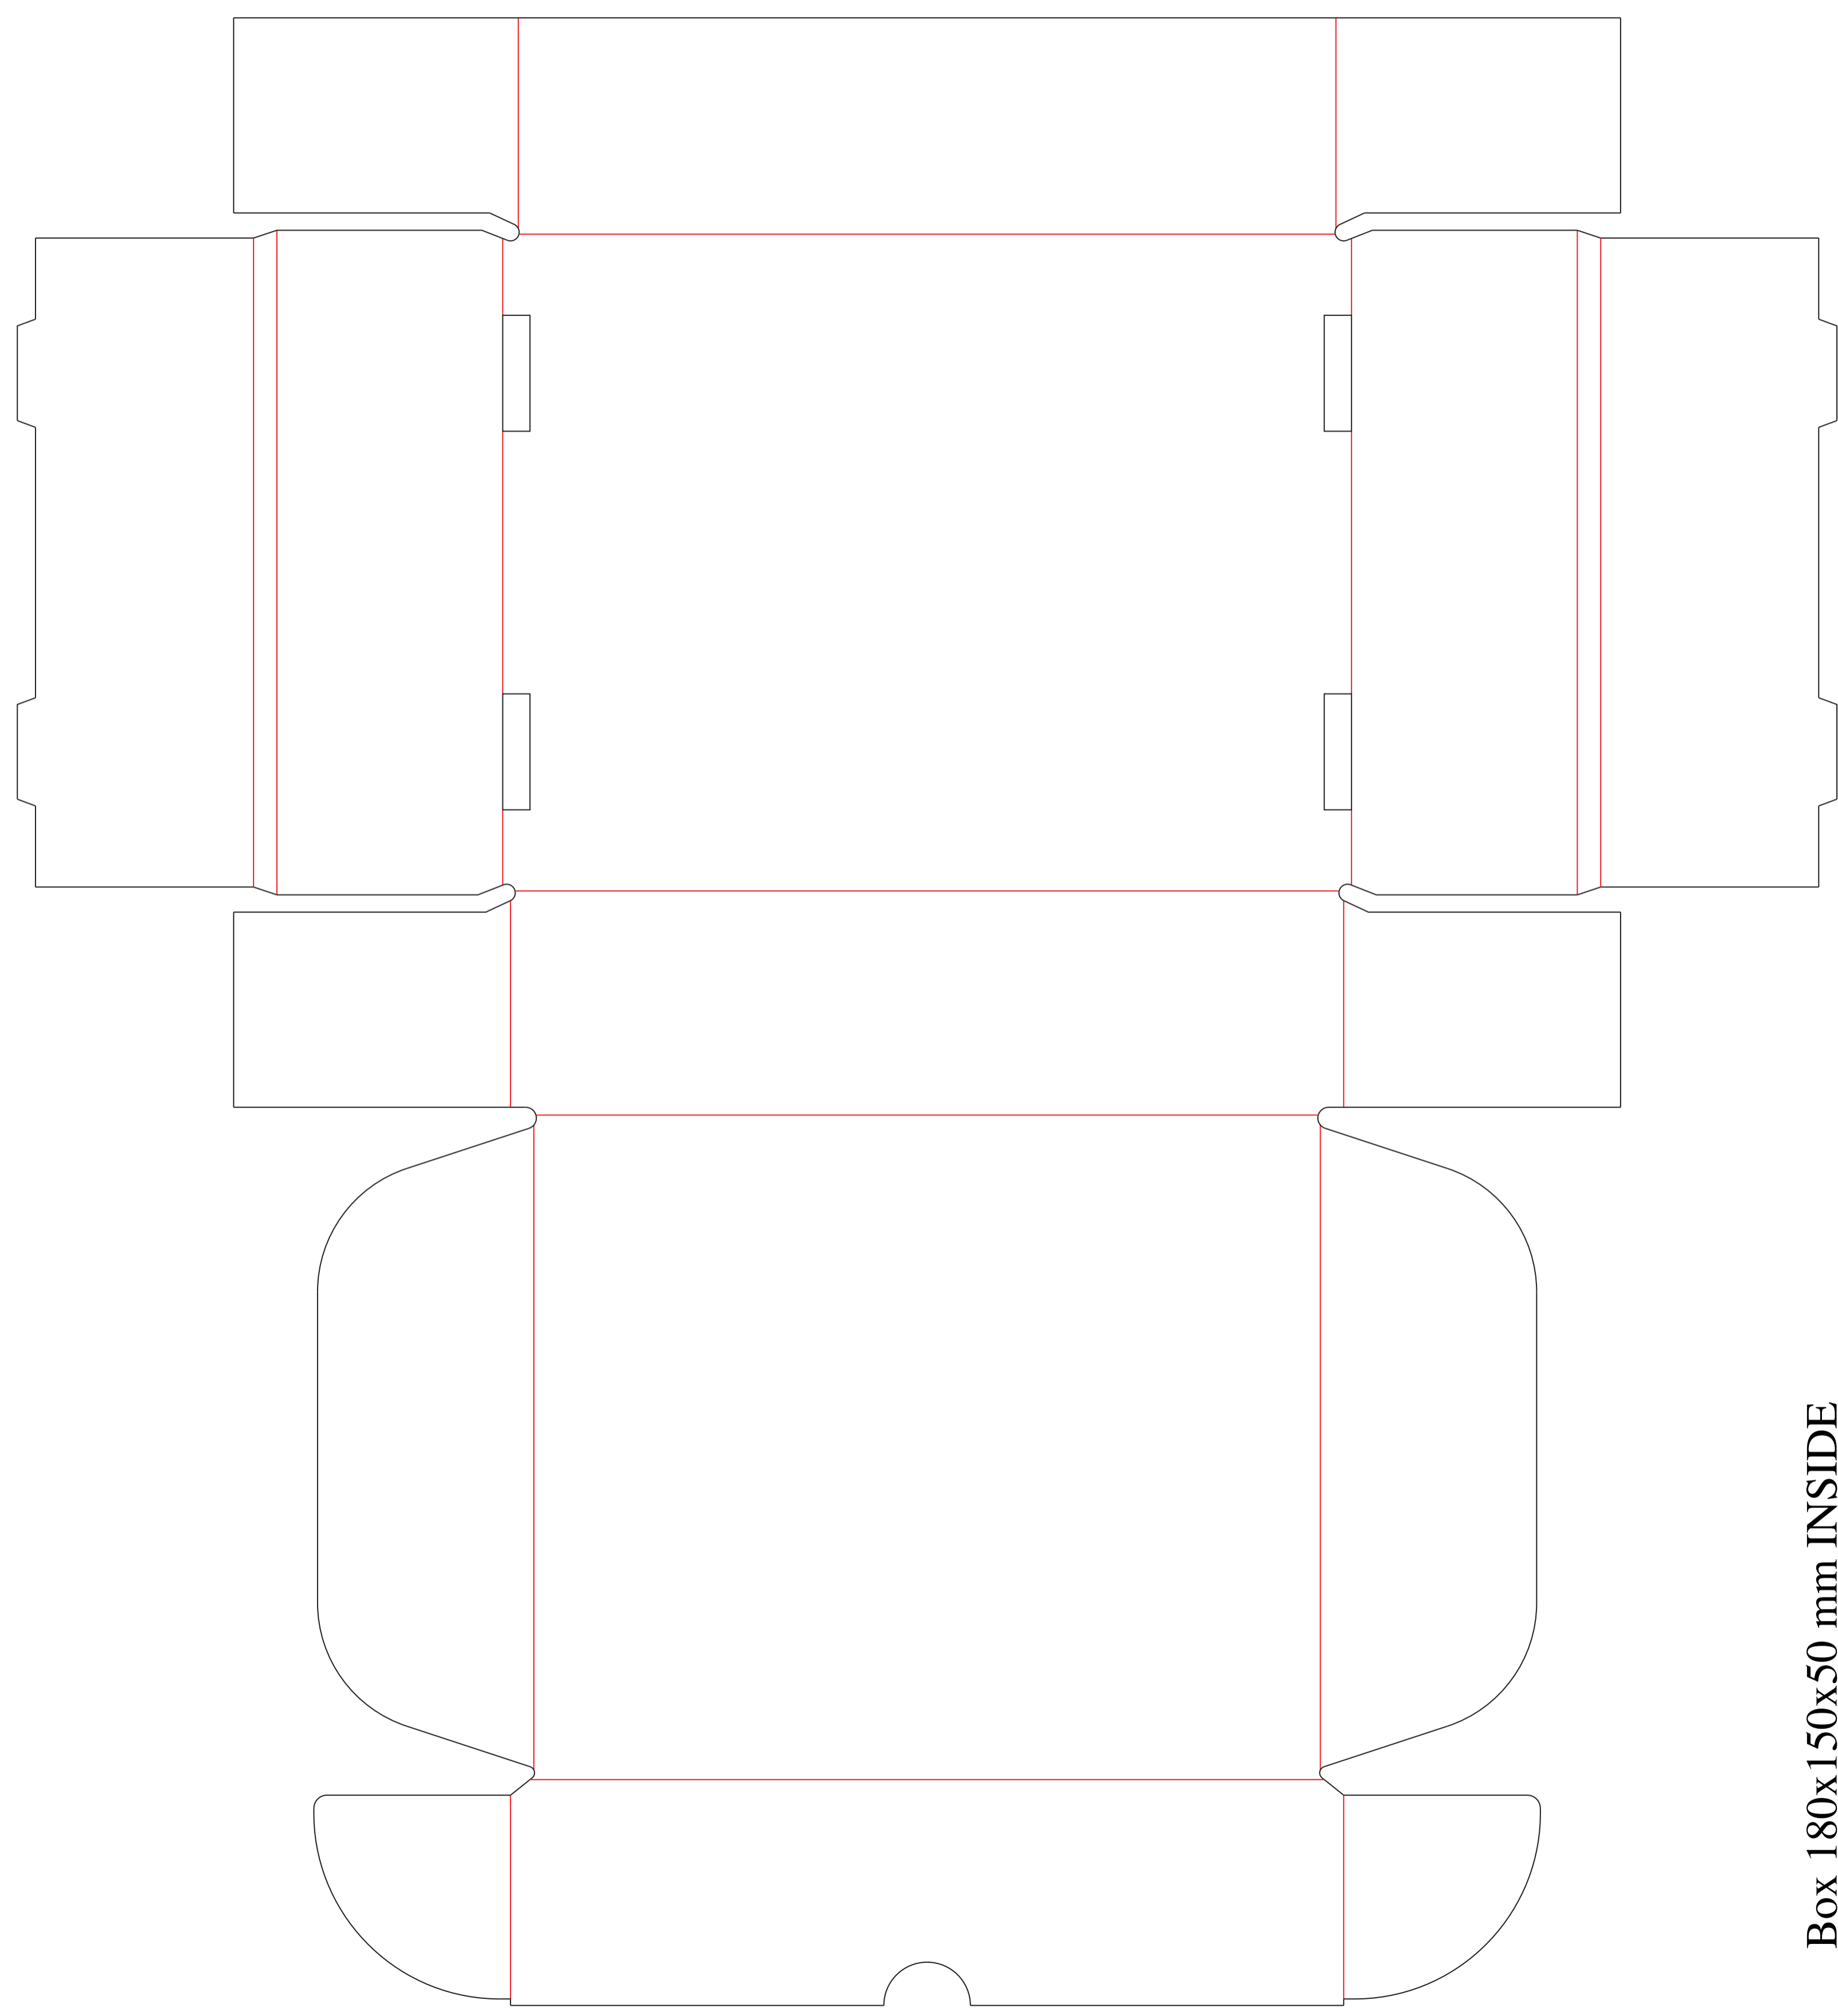

Box 180x150x50 mm OUTSIDE

Box 180x150x50 mm INSIDE