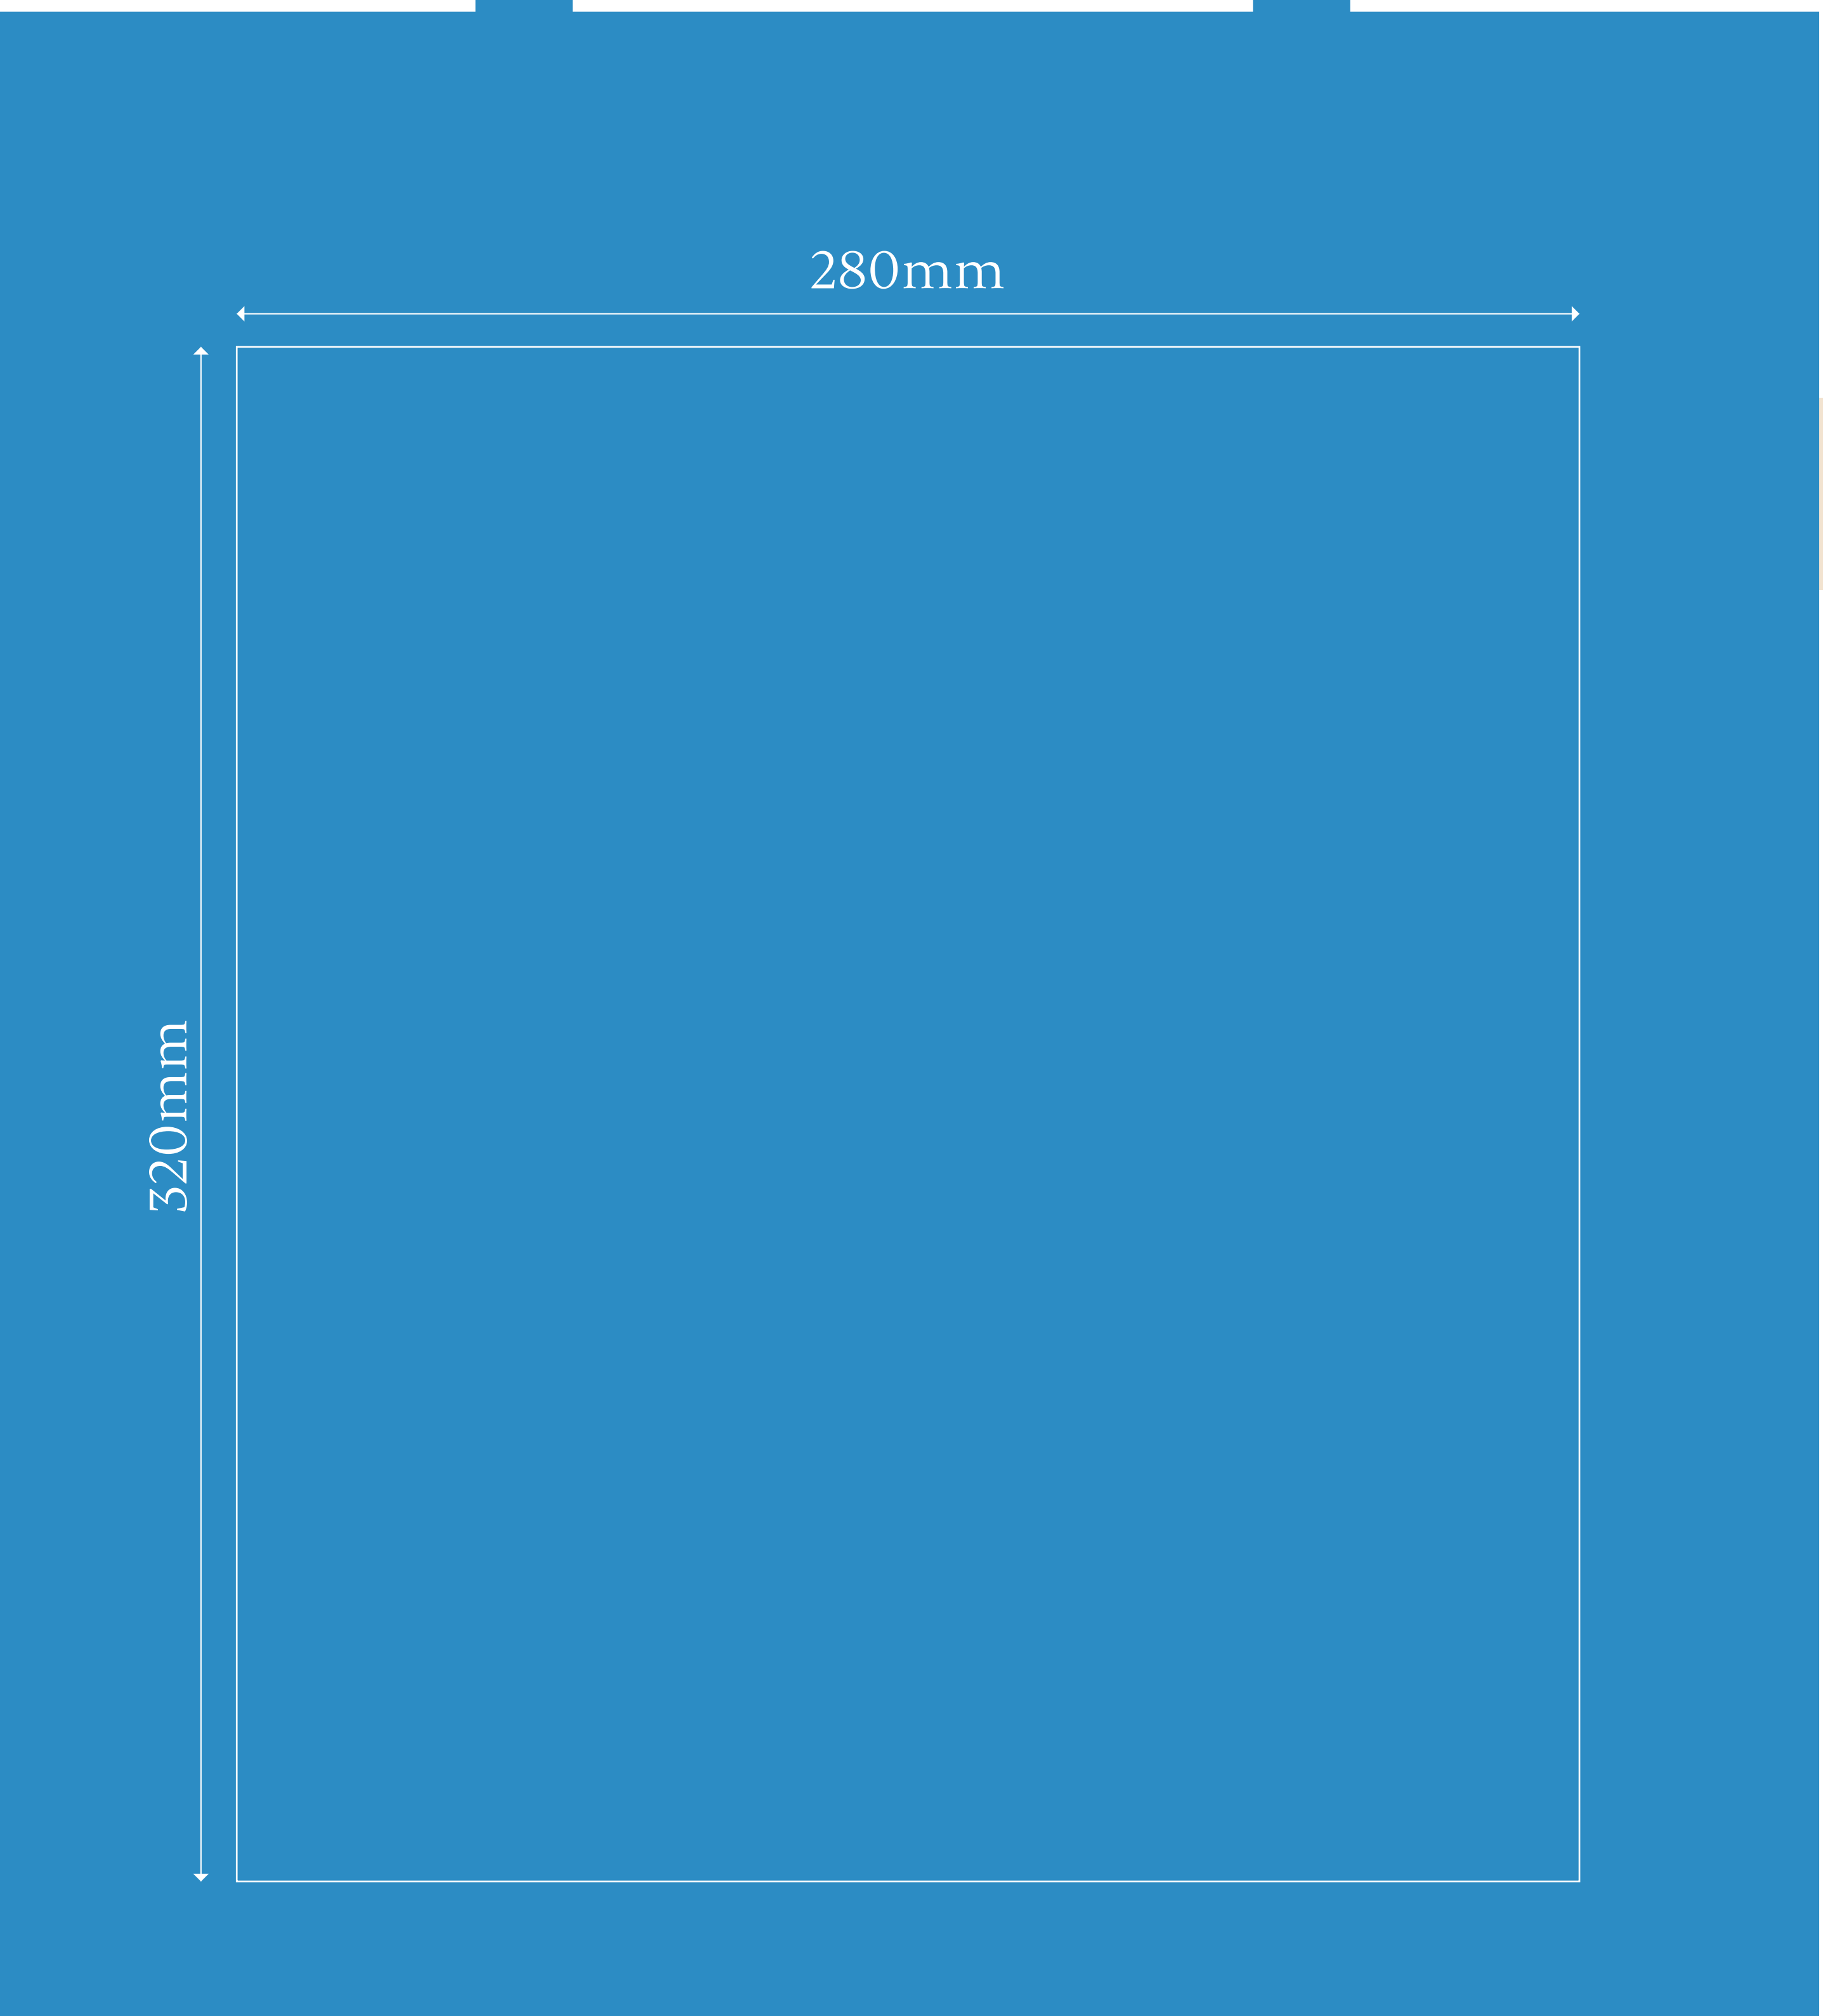

Side 1

280mm

320mm

RECYCLED COTTON ♻️

Side 2

280mm

320mm

RECYCLED COTTON ♻️