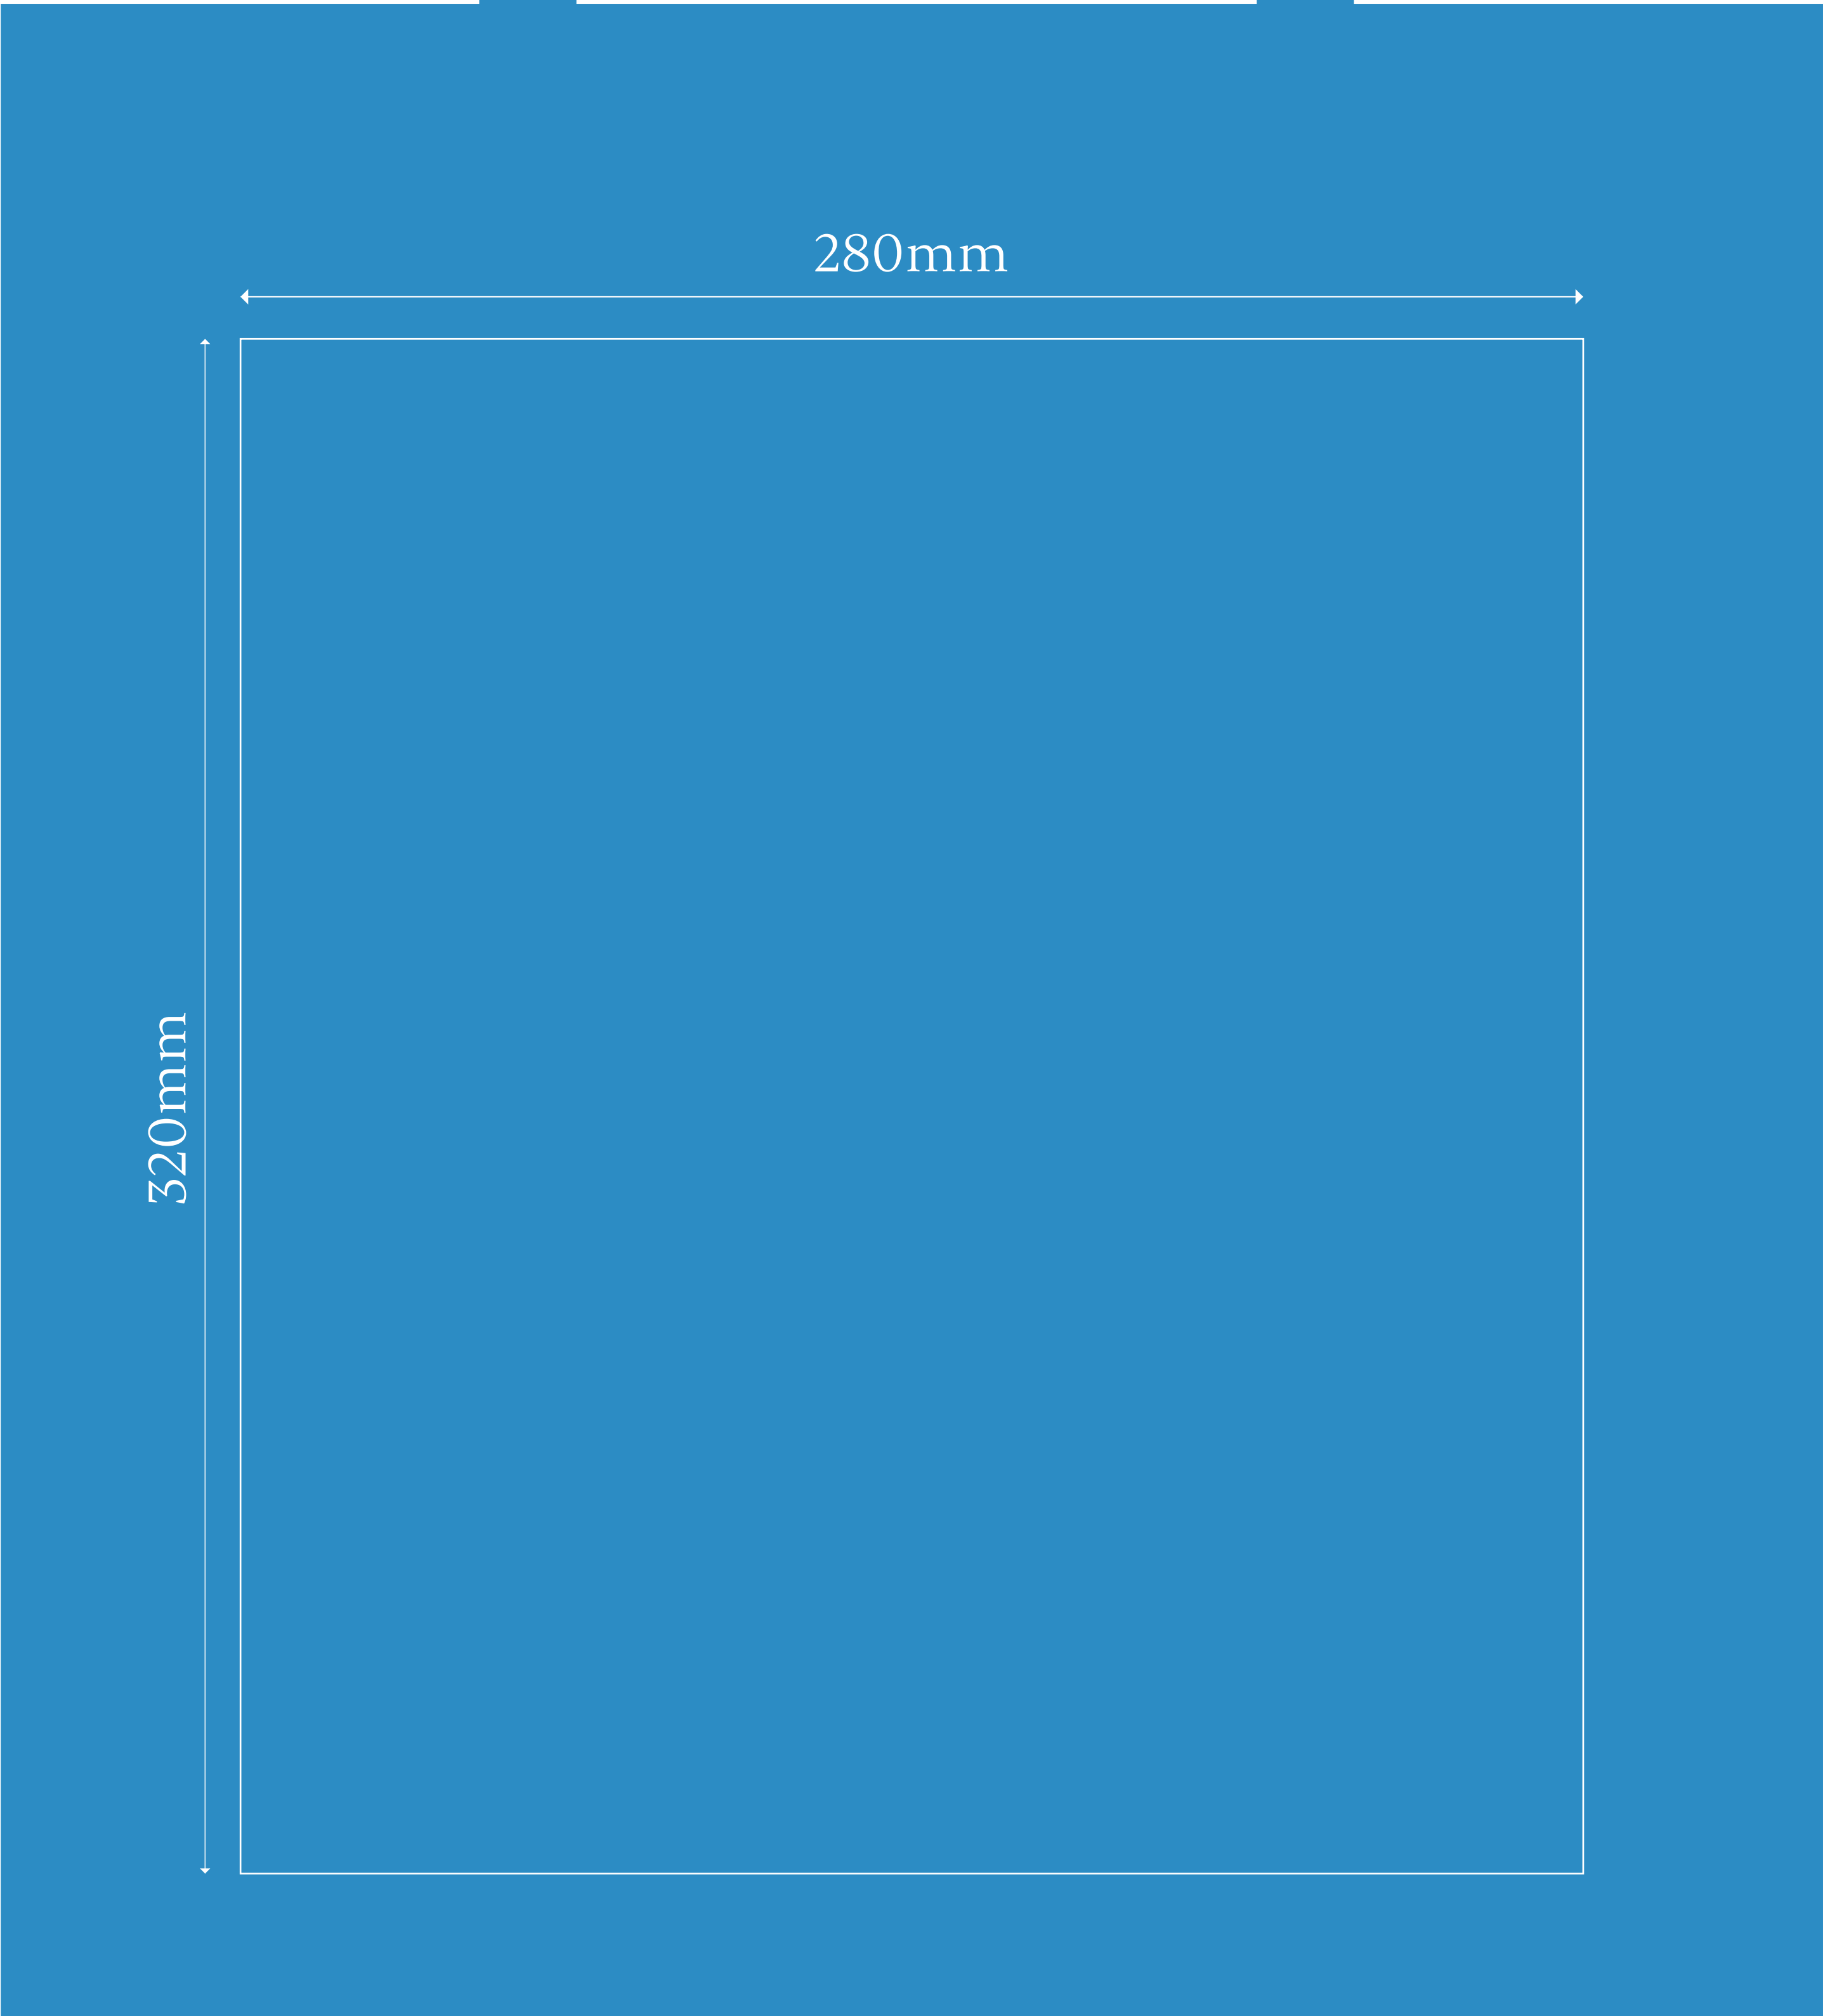

Side 1

280mm

320mm

RECYCLED COTTON ♻️

Side 2

280mm

320mm

RECYCLED COTTON ♻️