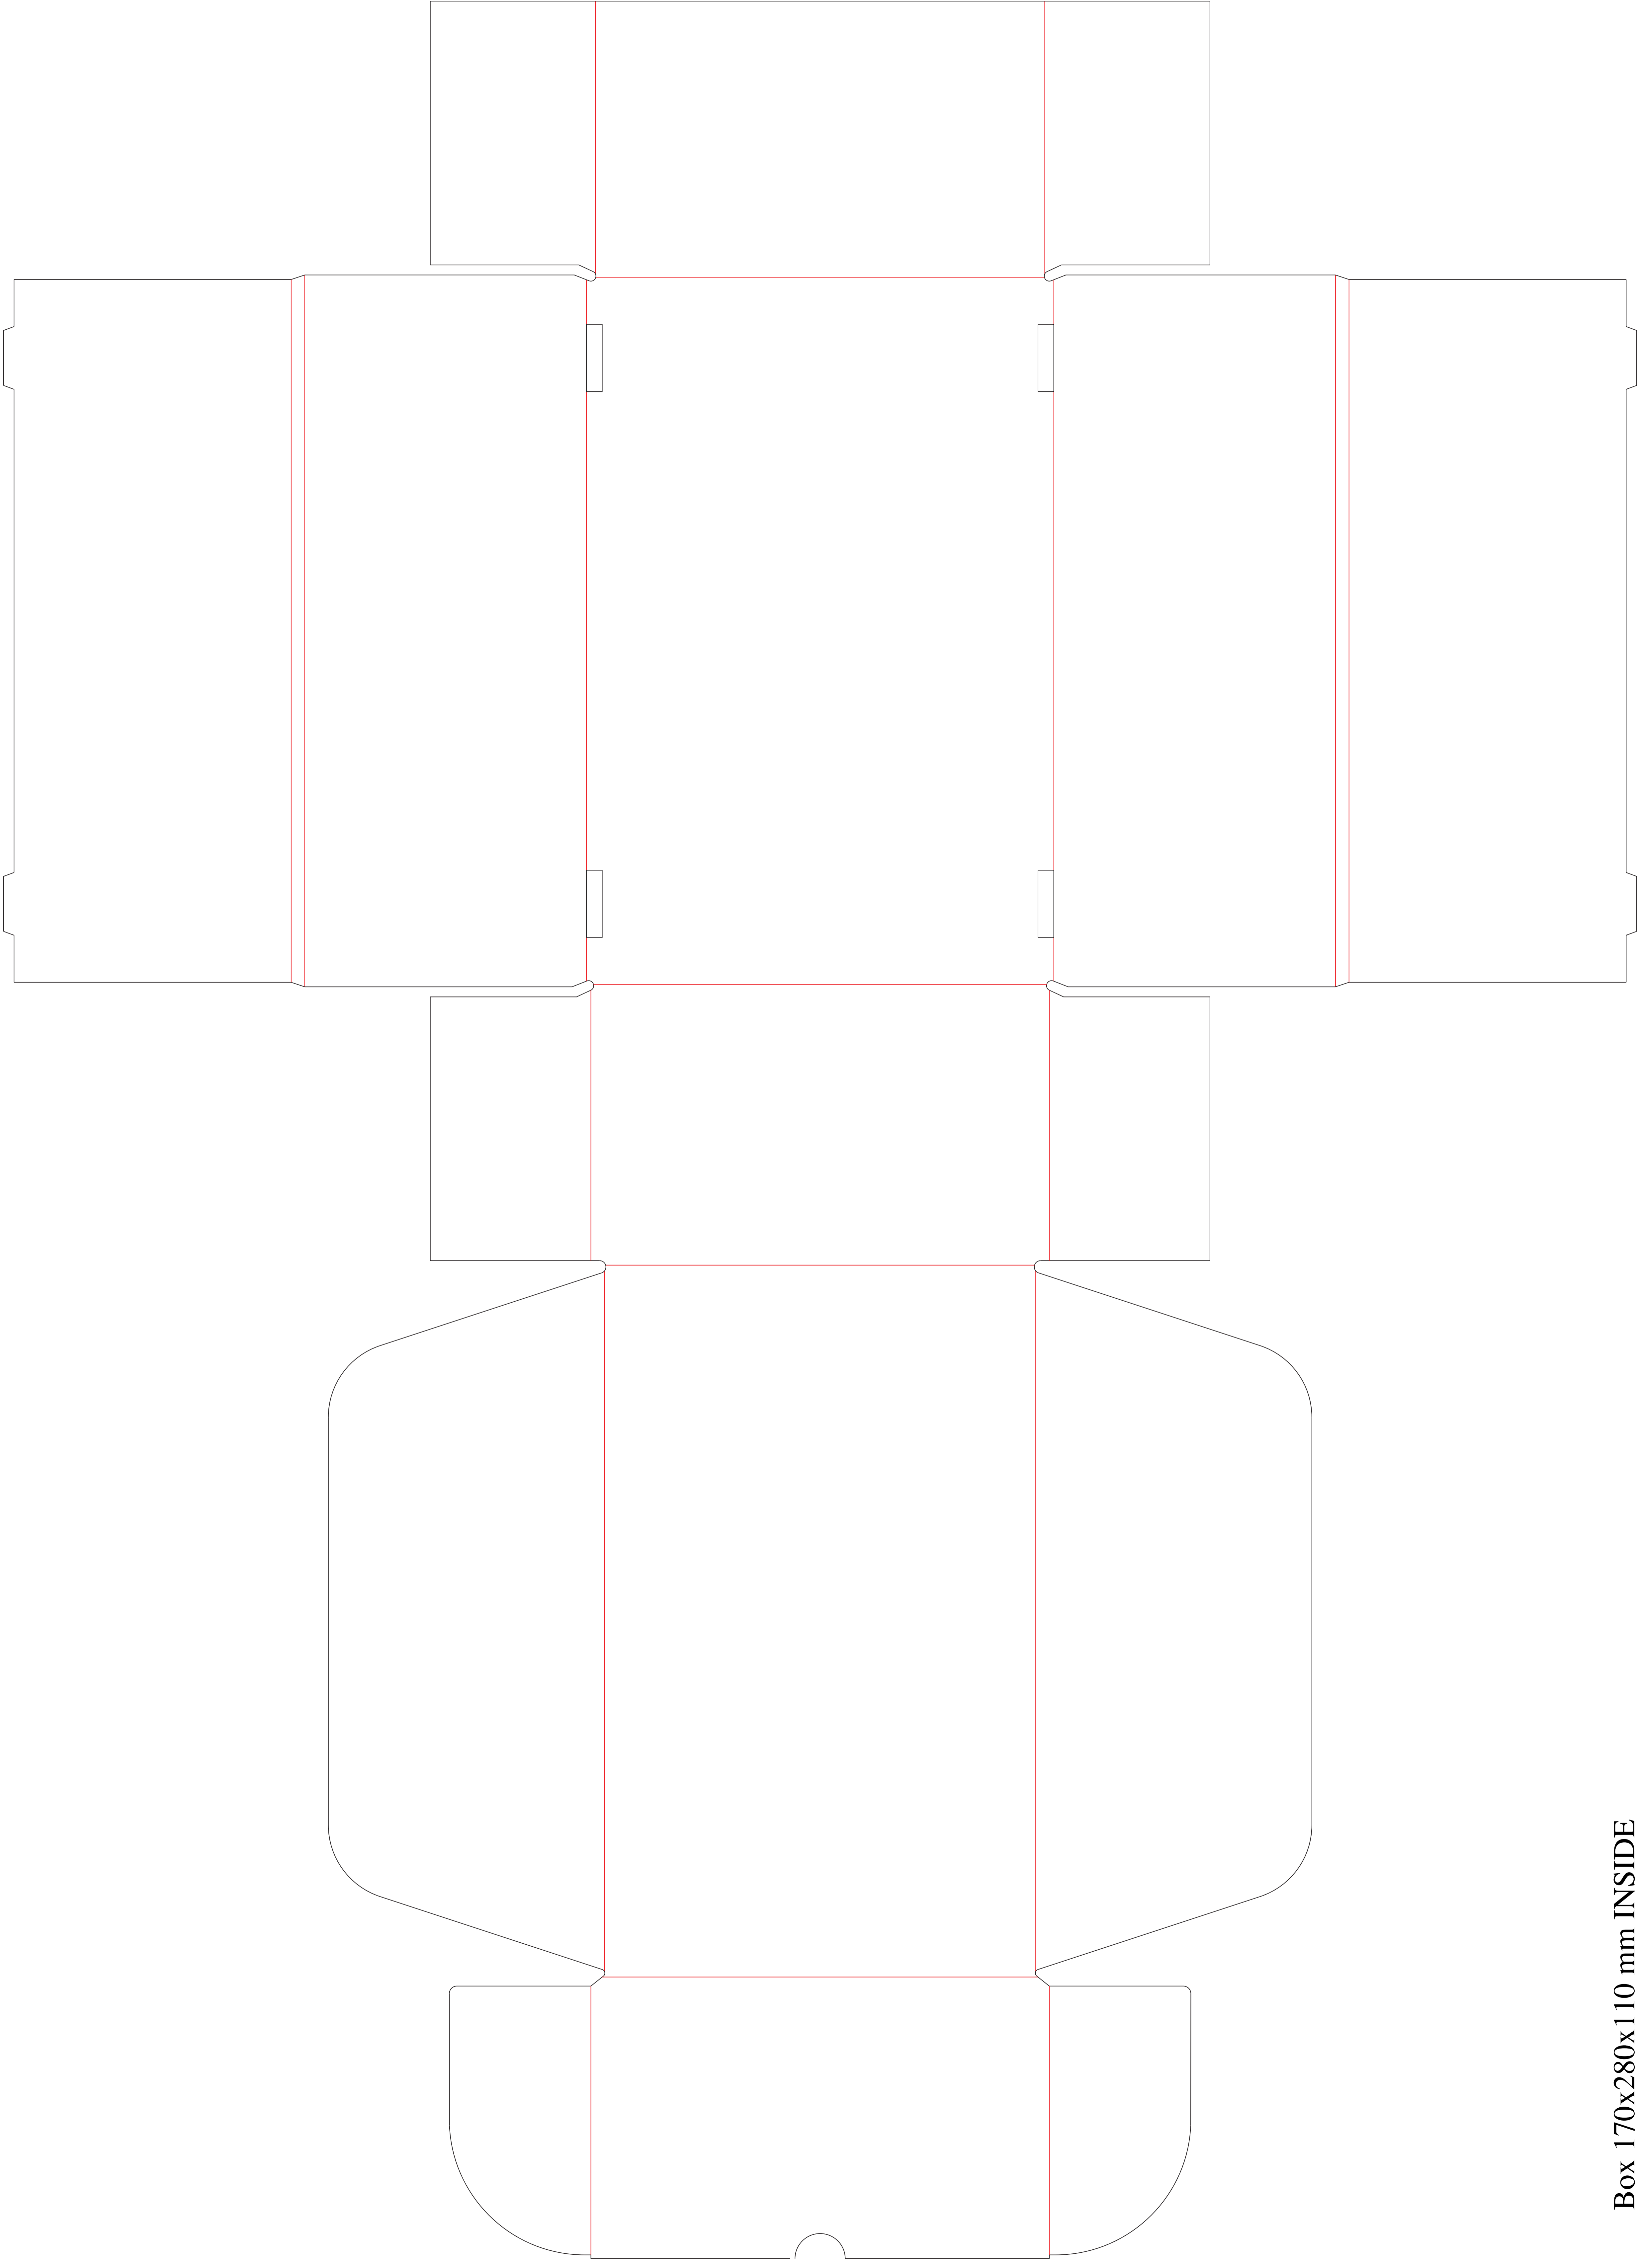

Box 170x280x110 mm OUTSIDE

Box 170x280x110 mm INSIDE