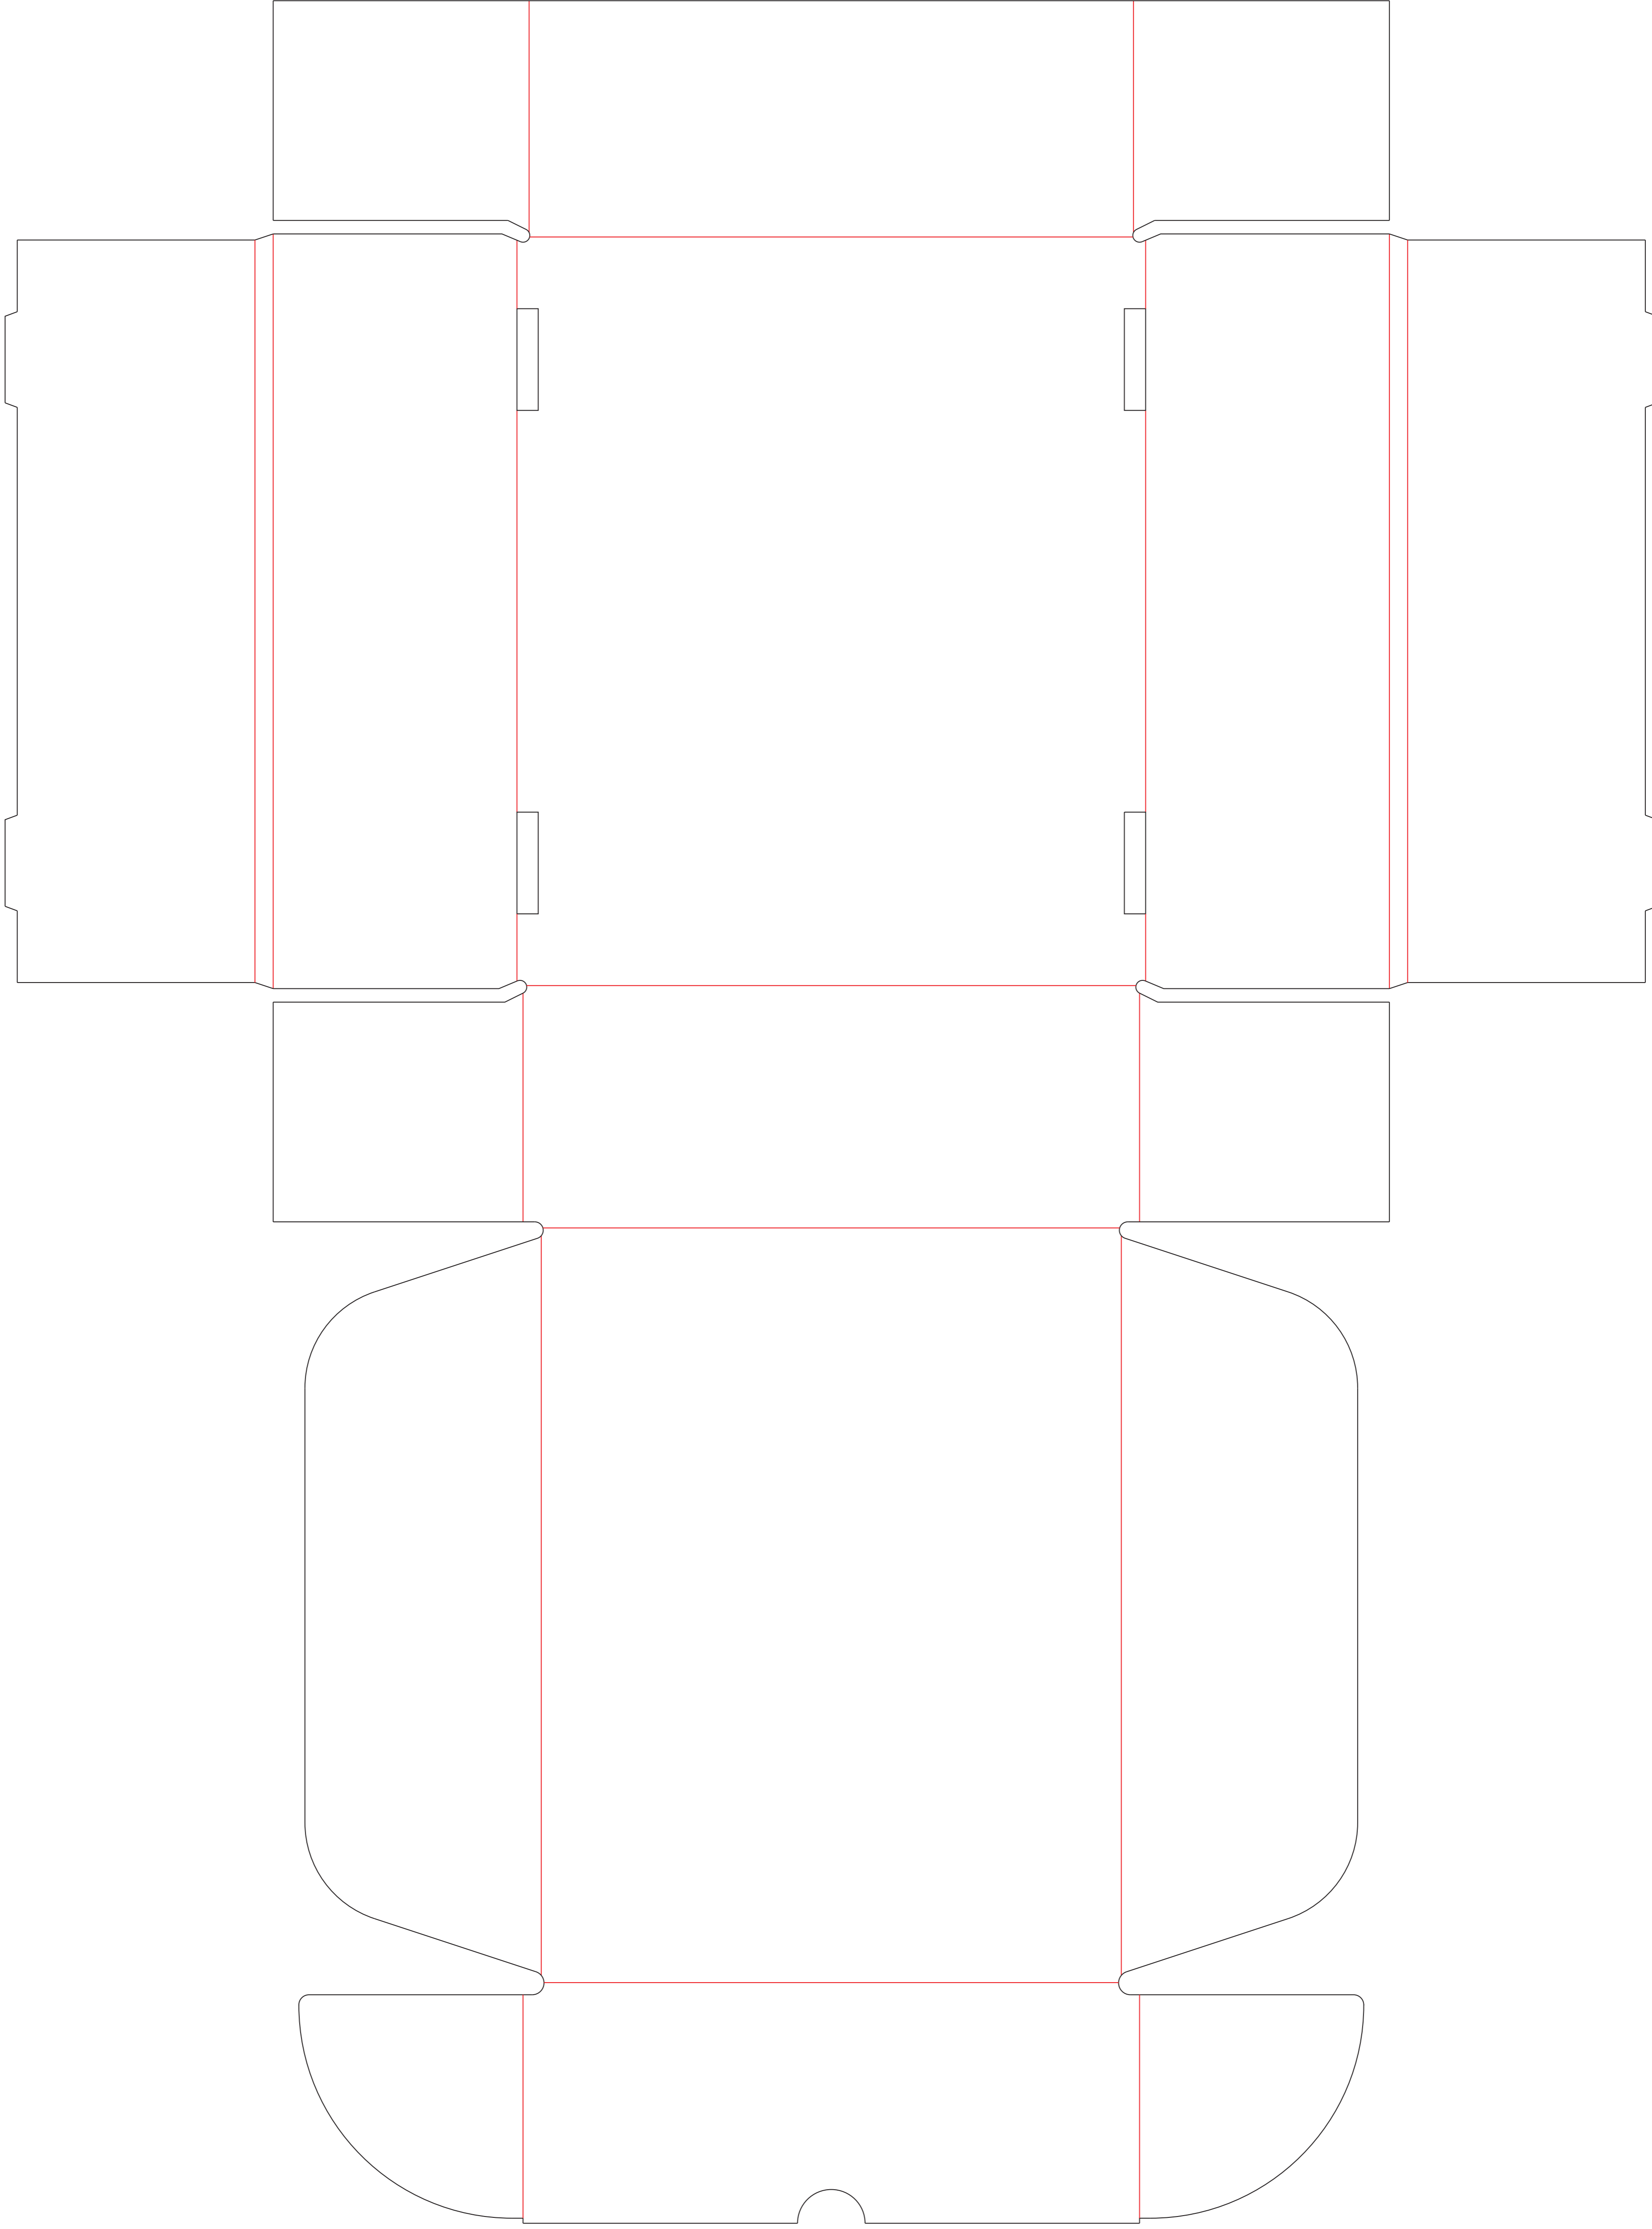

Box 170x220x70 mm OUTSIDE

Box 170x220x70 mm INSIDE