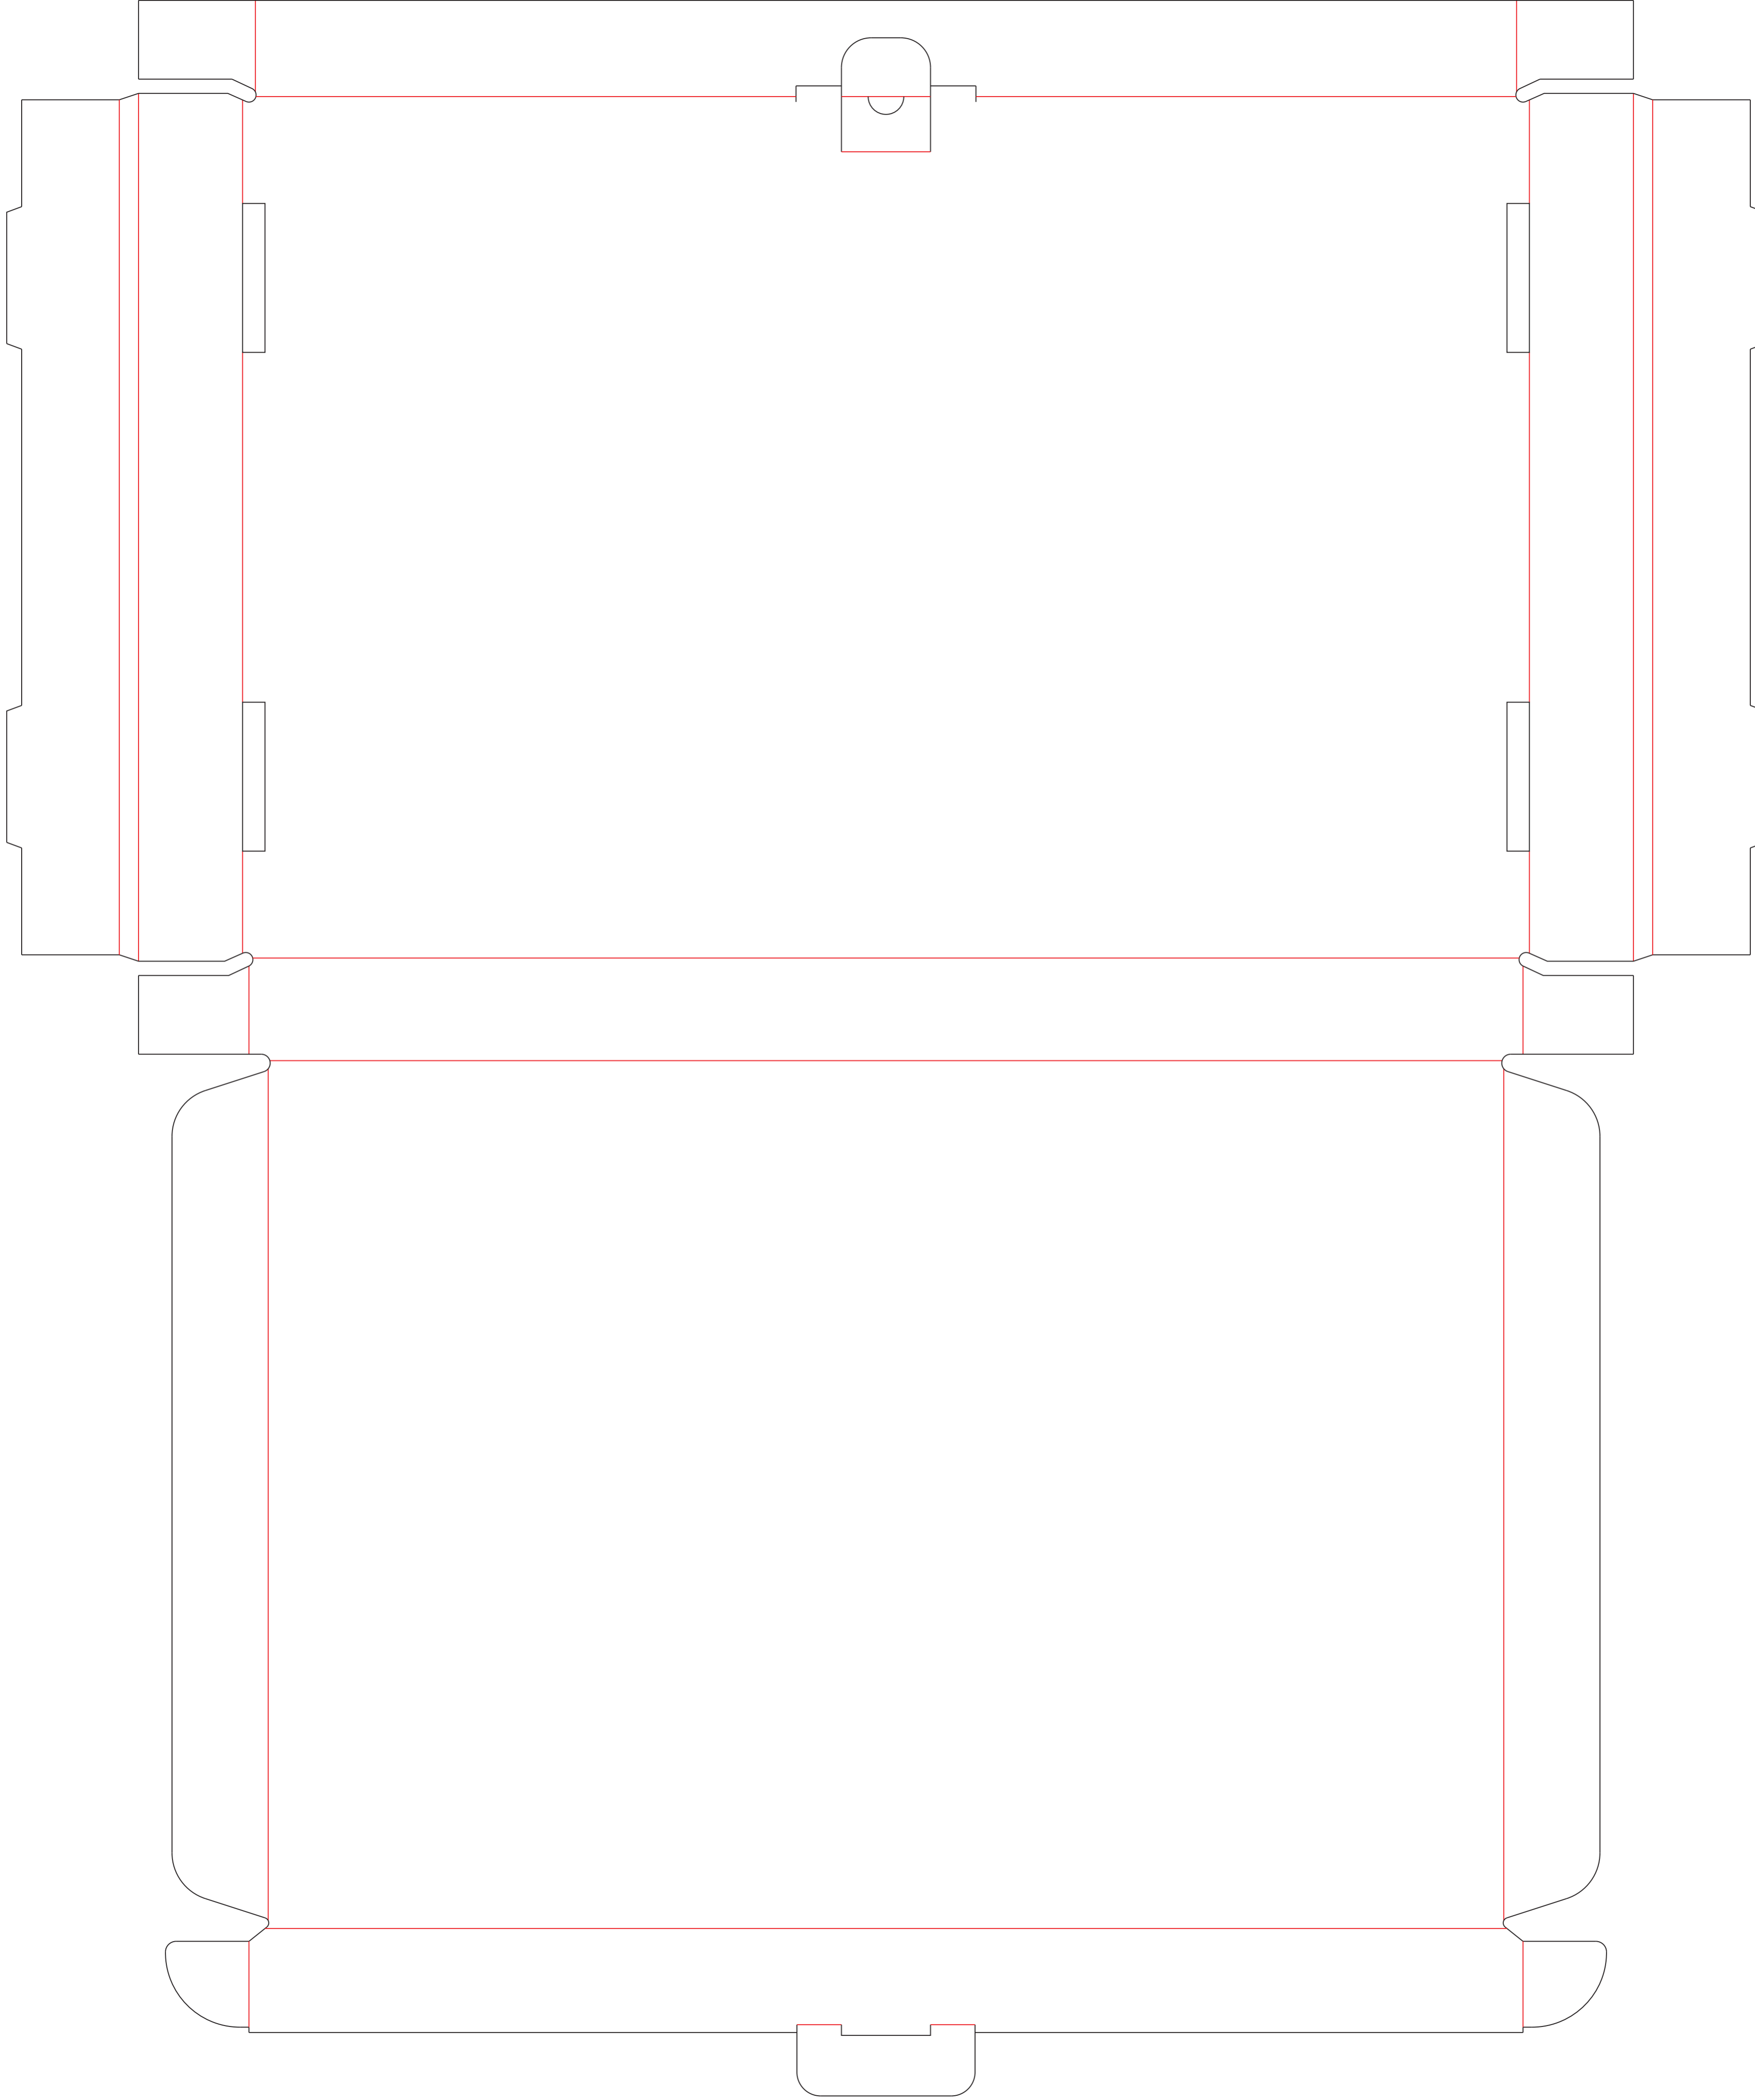

Box 345x240x27 mm OUTSIDE

Box 345x240x27 mm INSIDE