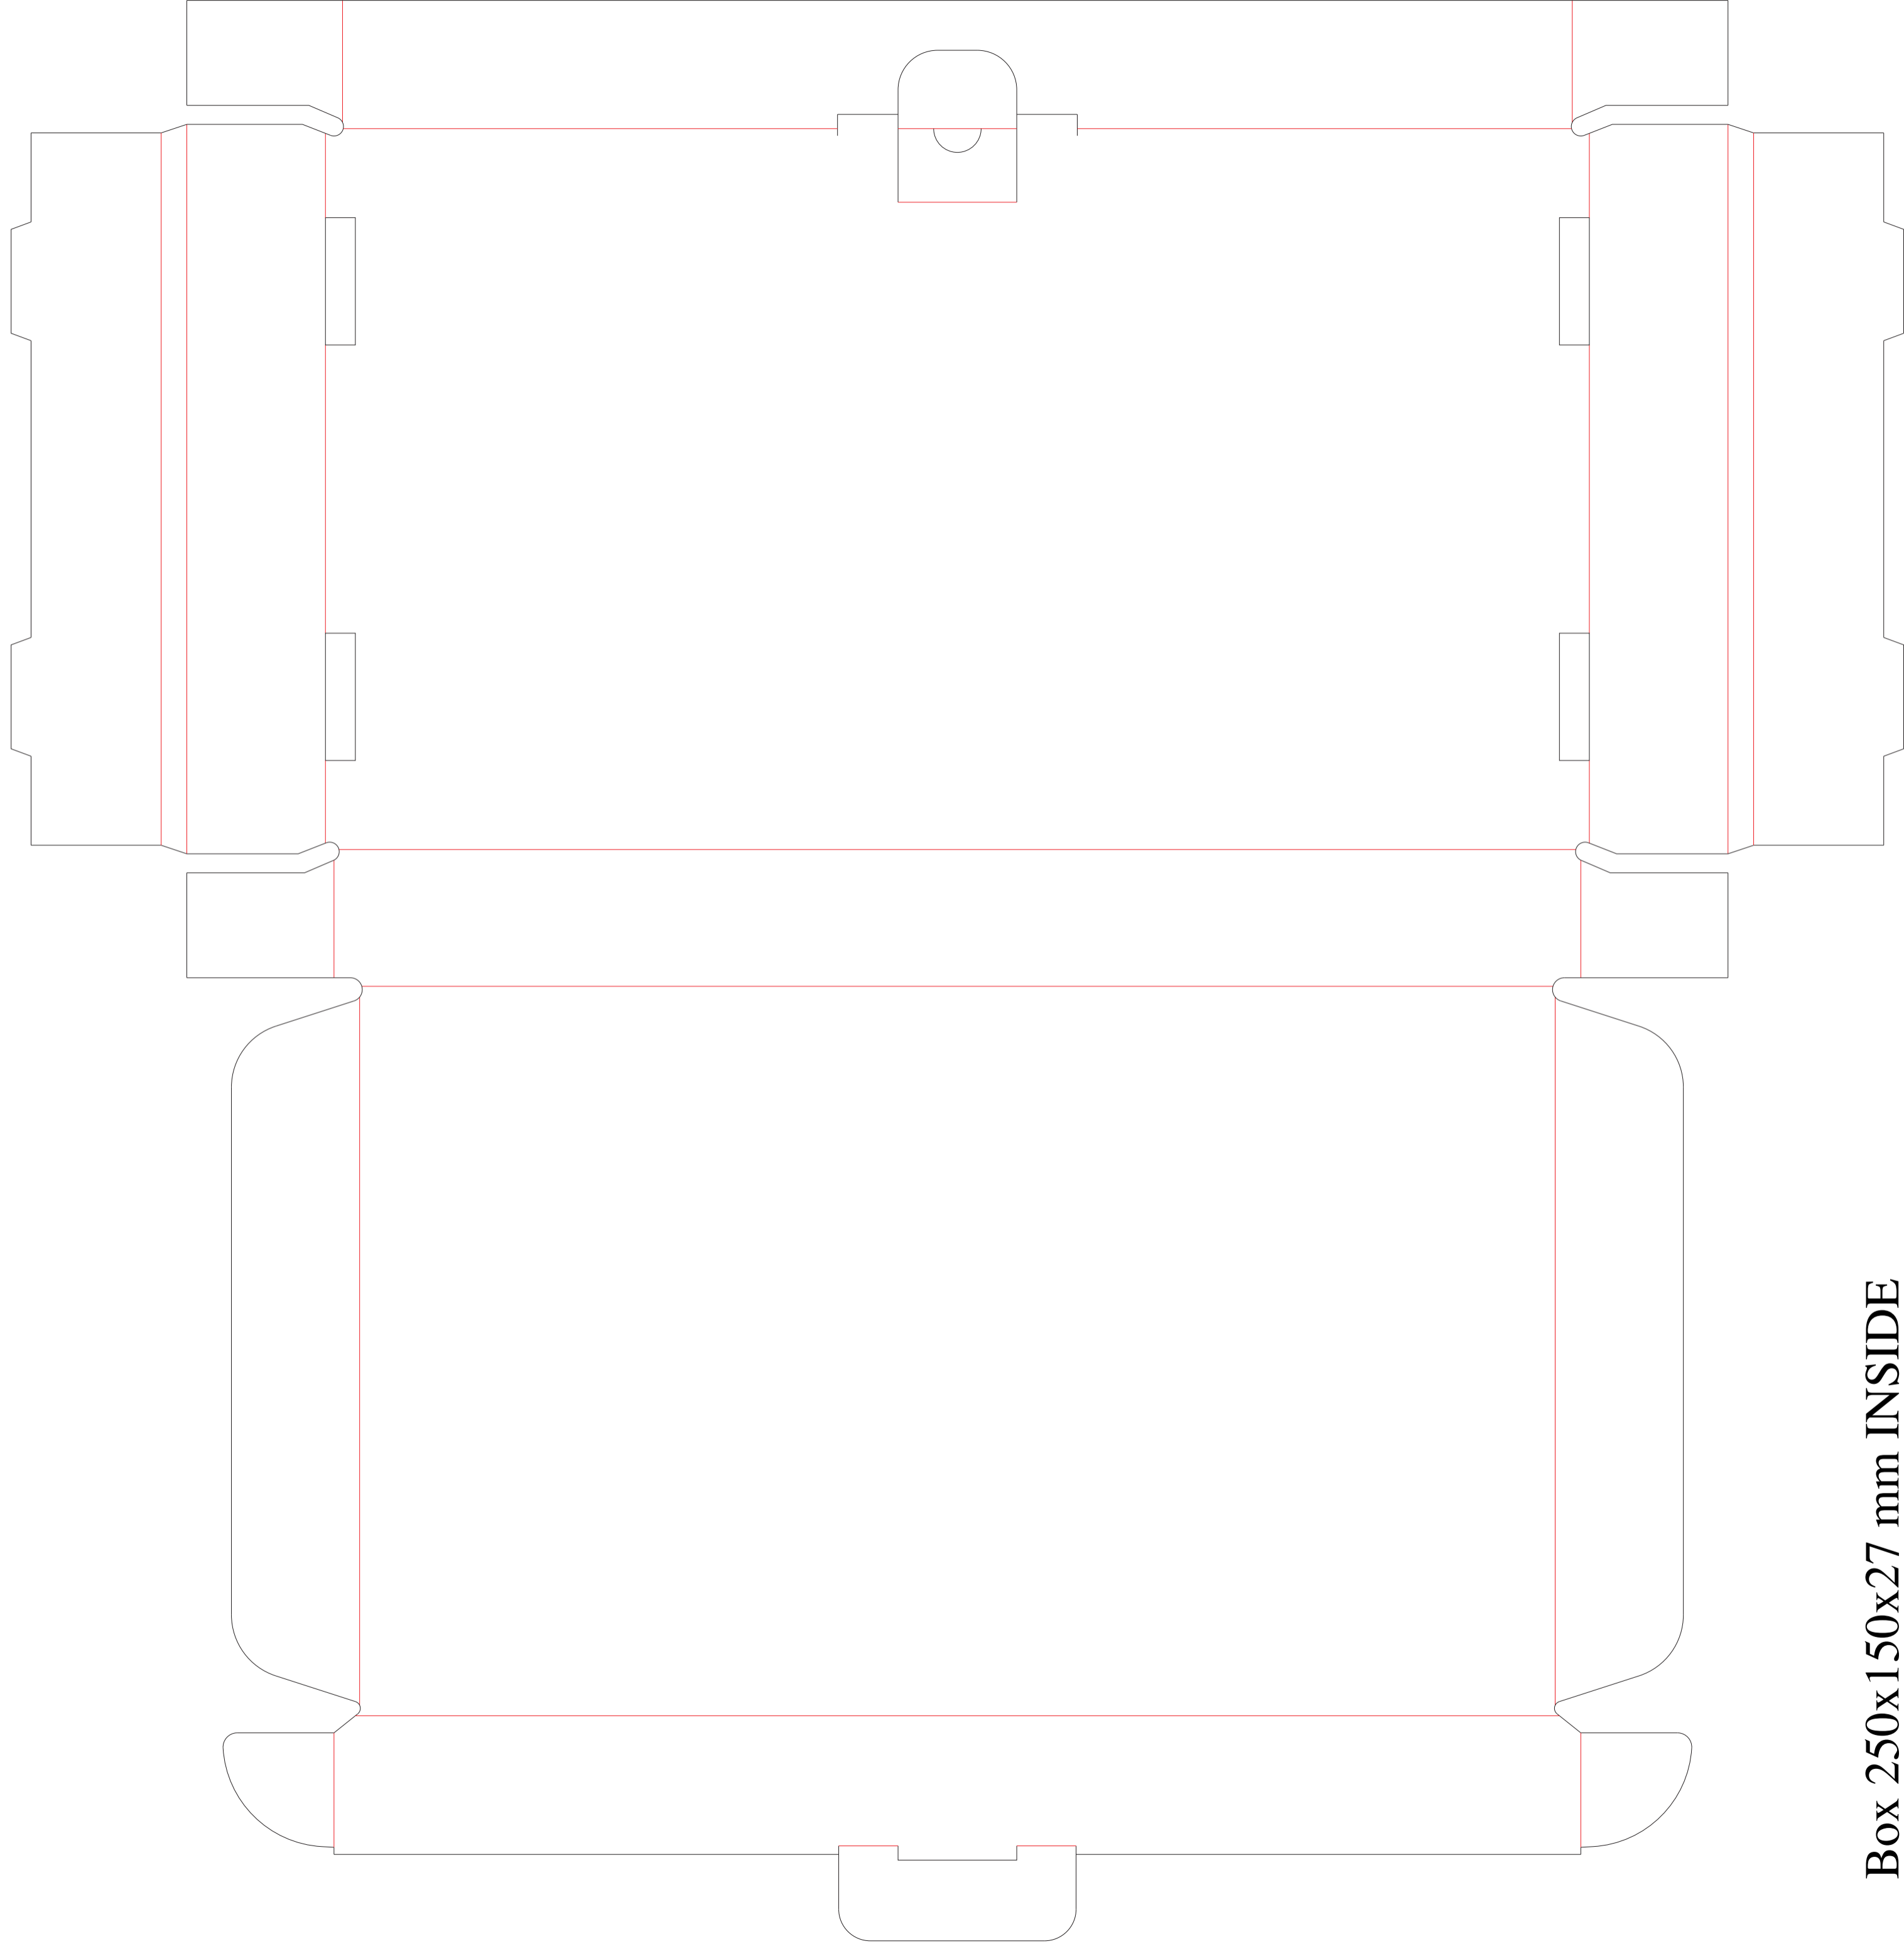

Box 250x150x27 mm OUTSIDE

Box 250x150x27 mm INSIDE