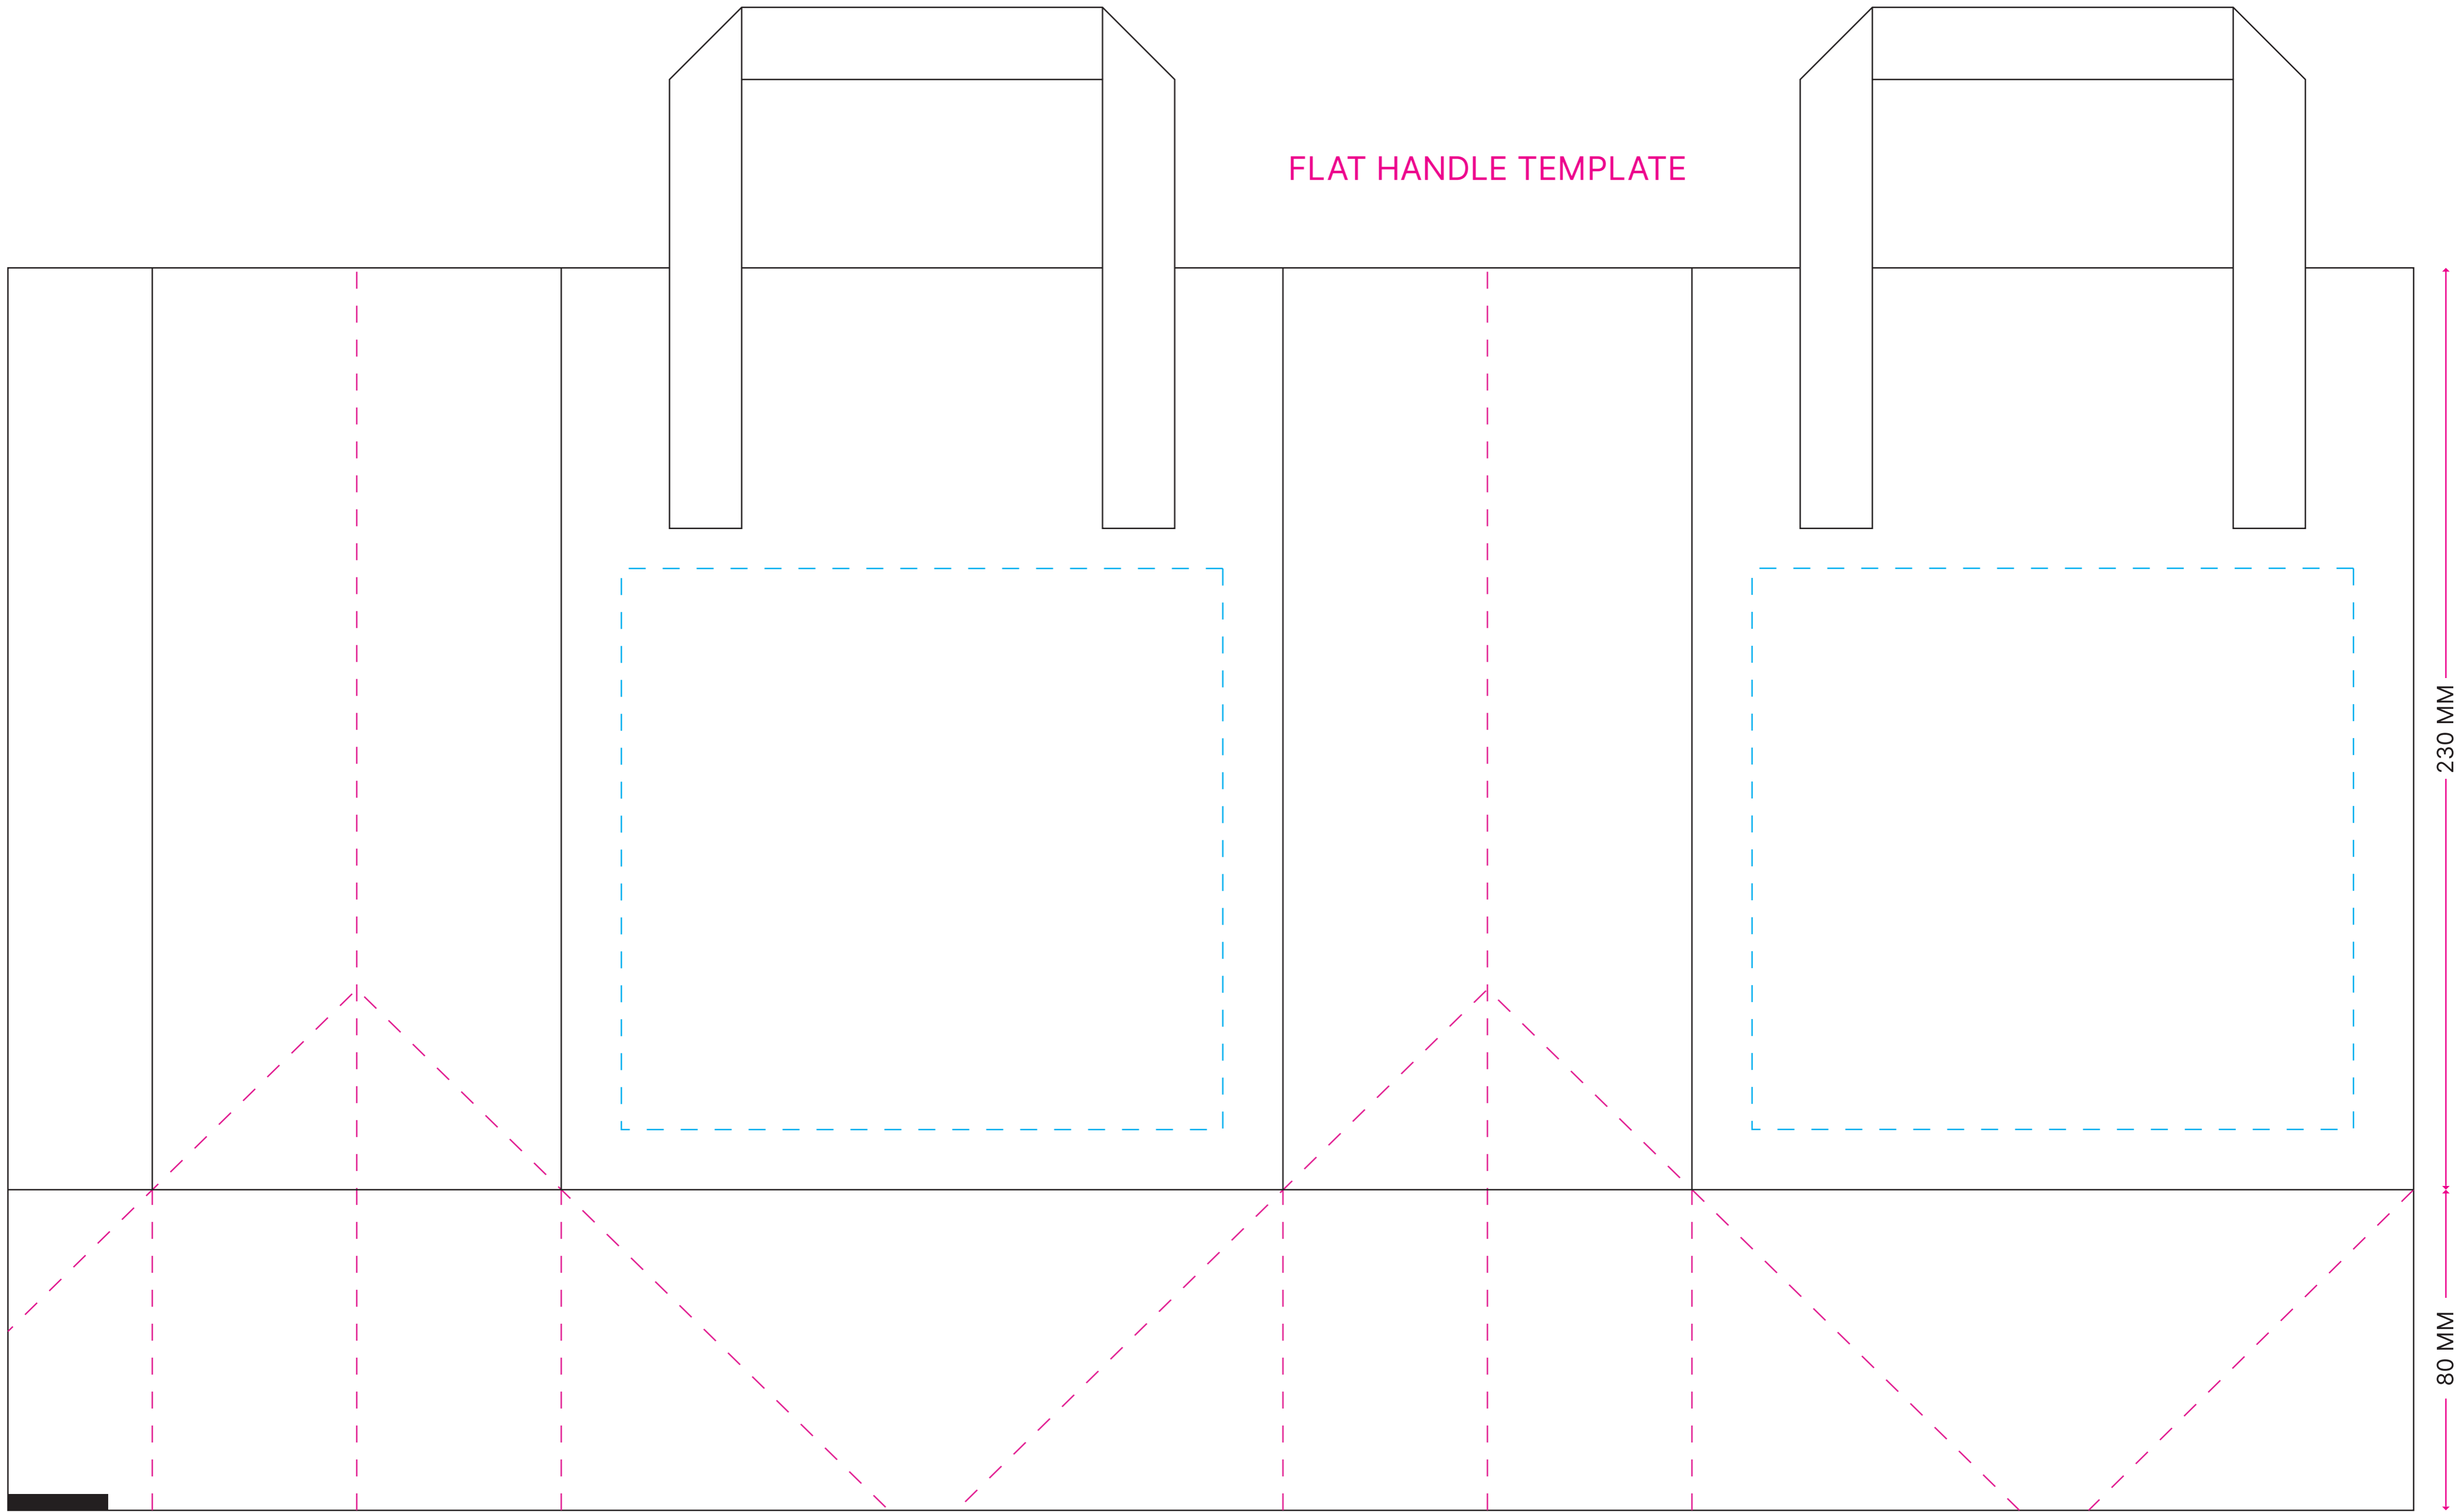

FLAT HANDLE TEMPLATE

36 MM 102 MM 180 MM 102 MM 180 MM

STANDARD PRINTING AREA